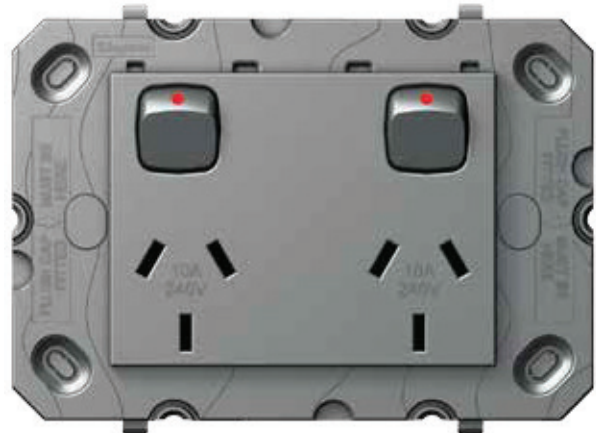

## Double Powerpoint, 10A

CAT. NO. AR777WE, AR777MGN, AR777ALU, AR777CHP

AR777WE

AR777MGN

Cat. No.	AR777WE	AR777MGN	AR777ALU	AR777CHP
Colour	White (WE)	Magnesium (MGN)	Aluminium (ALU)	Champagne (CHP)
Description	Arteor™ - Double Powerpoint, 10 A			
Nominal Input Voltage	230 - 240 V a.c. 50 Hz			
Current Rating	10 A			
Plate Size (W x H x D)	127 x 92 x 16.4 mm			
Mounting Centres	84 mm			
Compliance	AS/NZS 3100, AS/NZS 3112			