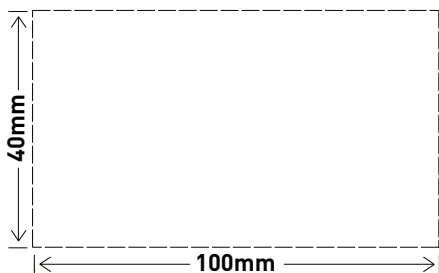

Glass and tile cut-out dimensions:

Legrand Australia
1300 369 777
www.legrand.com.au
ABN 31 000 102 661

Legrand New Zealand
0800 476 009
www.legrand.co.nz

Refer to your group buying office, Legrand Sales Representative or Legrand Sales Office for pricing.

Please note: specifications are subject to change without prior notice.

HPML0531B

04/2021